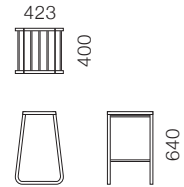

span

designed by kylie bickle

 **blok**

www.blokfurniture.com.au

telephone 07 3876 4422 • facsimile 07 3876 4488 • po box 878 paddington qld 4064 • info@blokfurniture.com.au

span

span bench 1

span stool 1

span bench 2

span stool 2

span bench 3

span drybar