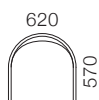

lucia chair swivel base